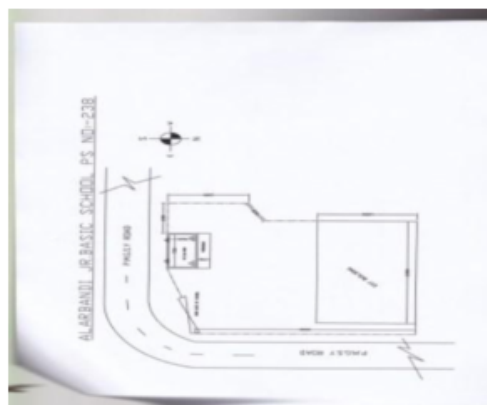

Nazri Naksha

Google Map View

Polling Station Building Front View

Polling Station Front View

Cad View

Key MAP View