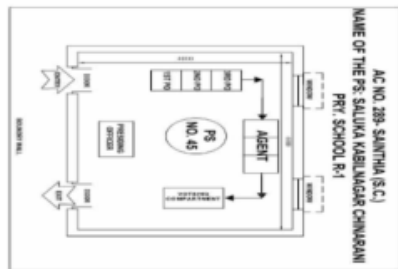

Nazri Naksha

Google Map View

Polling Station Building Front View

Polling Station Front View

Cad View

Key MAP View