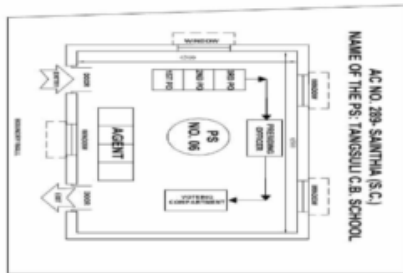

Nazri Naksha

Google Map View

Polling Station Building Front View

Polling Station Front View

Cad View

Key MAP View