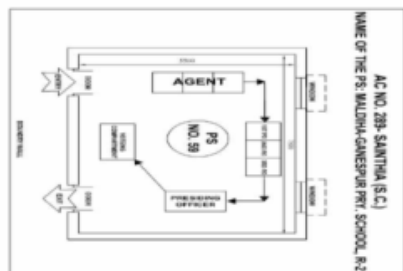

Nazri Naksha

Google Map View

Polling Station Building Front View

Polling Station Front View

Cad View

Key MAP View