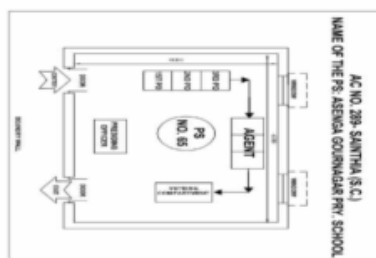

Nazri Naksha

Google Map View

Polling Station Building Front View

Polling Station Front View

Cad View

Key MAP View