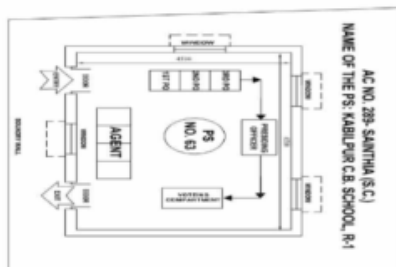

Nazri Naksha

Google Map View

Polling Station Building Front View

Polling Station Front View

Cad View

Key MAP View