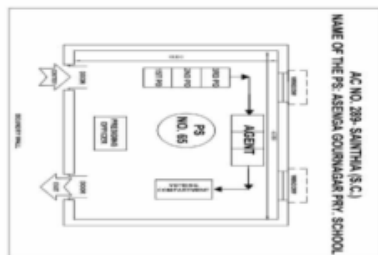

Nazri Naksha

Google Map View

Polling Station Building Front View

Polling Station Front View

Cad View

Key MAP View