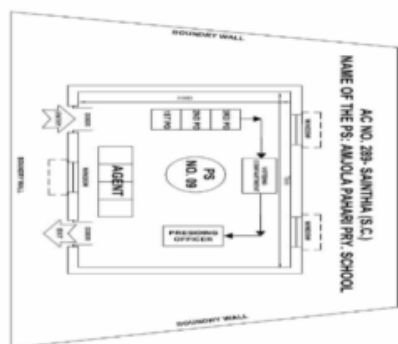

Nazri Naksha

Google Map View

Polling Station Building Front View

Polling Station Front View

Cad View

Key MAP View