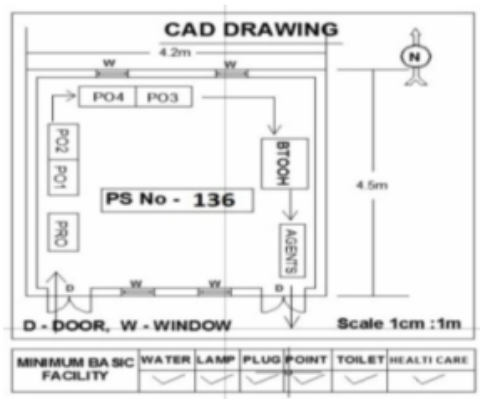

Nazri Naksha

Google Map View

Polling Station Building Front View

Polling Station Front View

Cad View

Key MAP View