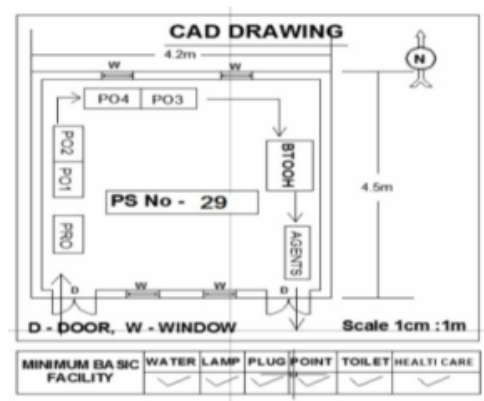

Nazri Naksha

Google Map View

Polling Station Building Front View

Polling Station Front View

Cad View

Key MAP View