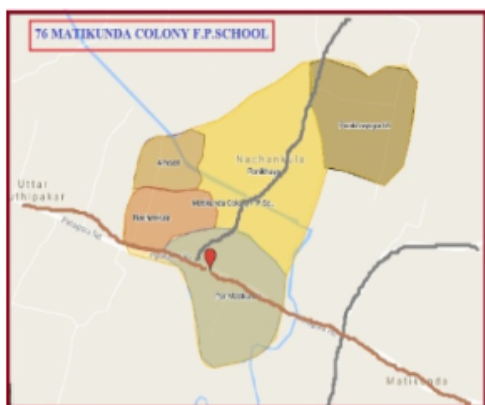

Nazri Naksha

Google Map View

Polling Station Building Front View

Polling Station Front View

Cad View

Key MAP View