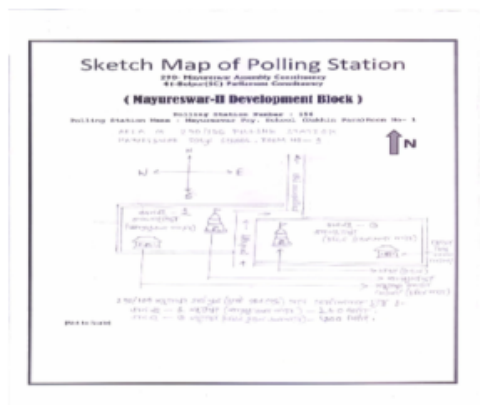

Nazri Naksha

Google Map View