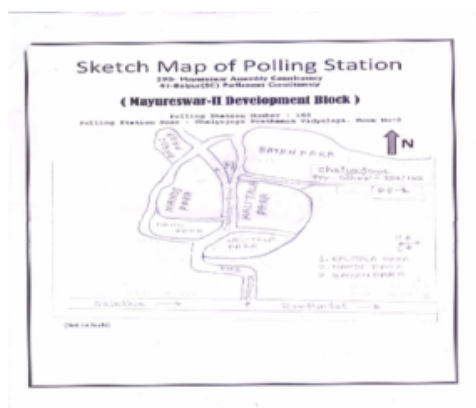

Nazri Naksha

Google Map View