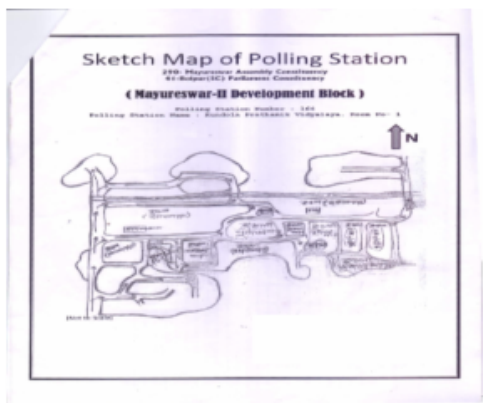

Nazri Naksha

Google Map View