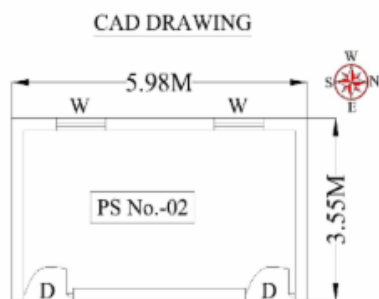

Nazri Naksha

Google Map View

Polling Station Building Front View

Polling Station Front View

Cad View

Key MAP View