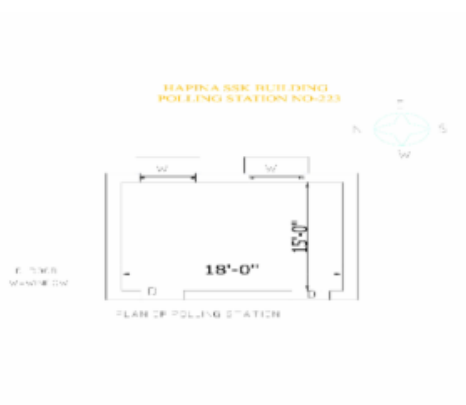

Nazri Naksha

Google Map View

Polling Station Building Front View

Polling Station Front View

Cad View

Key MAP View