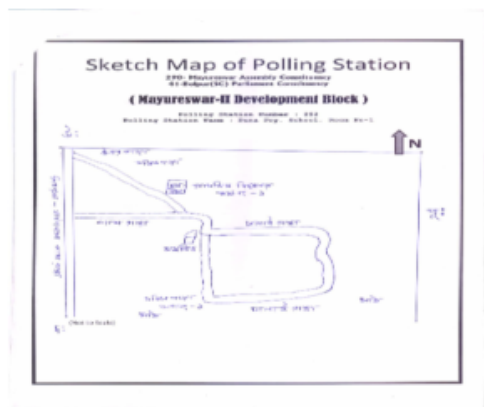

Nazri Naksha

Google Map View