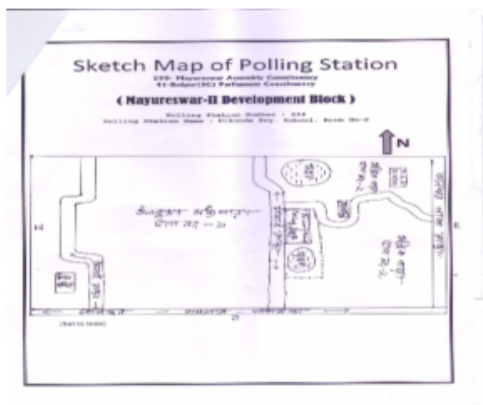

Nazri Naksha

Google Map View