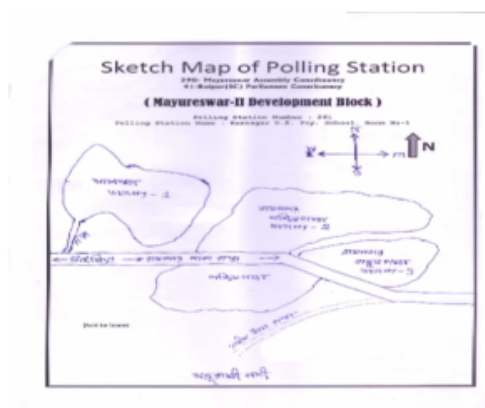

Nazri Naksha

Google Map View