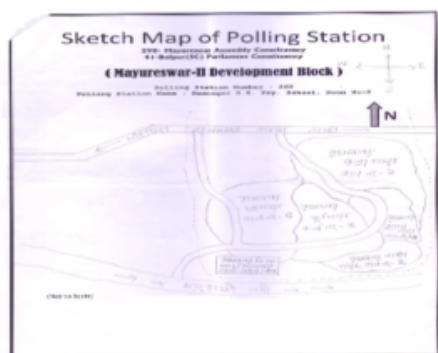

Nazri Naksha

Google Map View