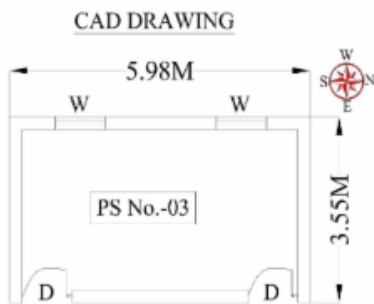

Nazri Naksha

Google Map View

Polling Station Building Front View

Polling Station Front View

Cad View

Key MAP View