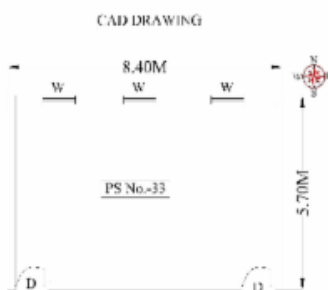

Nazri Naksha

Google Map View

Polling Station Building Front View

Polling Station Front View

Cad View

Key MAP View