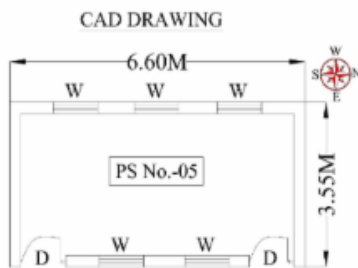

Nazri Naksha

Google Map View

Polling Station Building Front View

Polling Station Front View

Cad View

Key MAP View