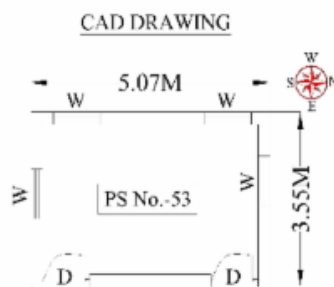

Nazri Naksha

Google Map View

Polling Station Building Front View

Polling Station Front View

Cad View

Key MAP View