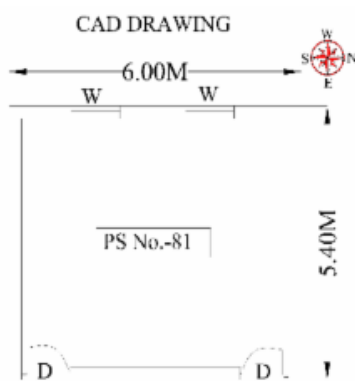

Nazri Naksha

Google Map View

Polling Station Building Front View

Polling Station Front View

Cad View

Key MAP View