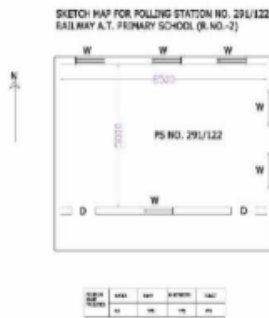

Nazri Naksha

Google Map View

Polling Station Building Front View

Polling Station Front View

Cad View

Key MAP View