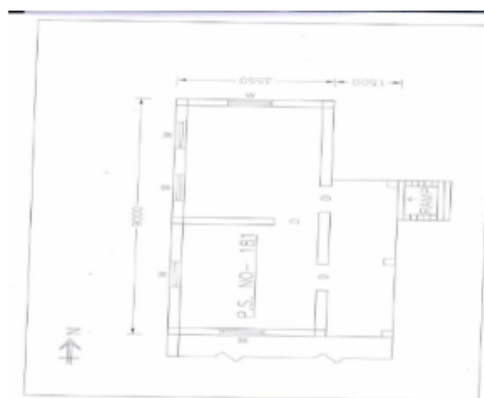

Nazri Naksha

Google Map View

Polling Station Building Front View

Polling Station Front View

Cad View

Key MAP View