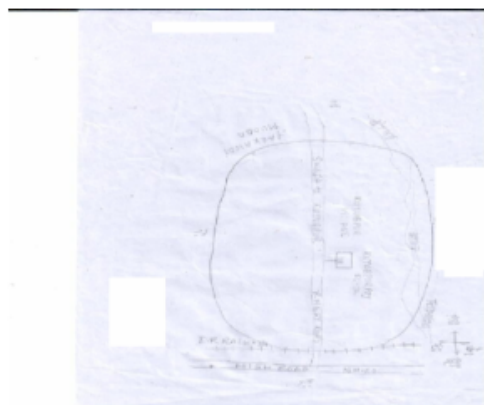

Polling Station Building Front View

Nazri Naksha