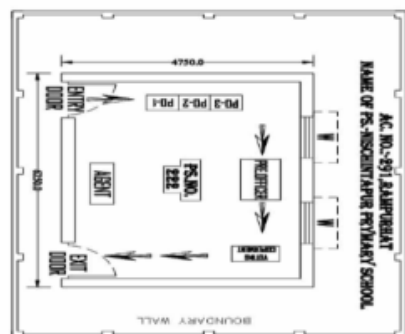

Nazri Naksha

Google Map View

Polling Station Building Front View

Polling Station Front View

Cad View

Key MAP View