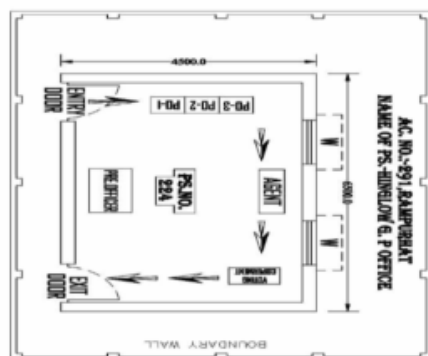

Nazri Naksha

Google Map View

Polling Station Building Front View

Polling Station Front View

Cad View

Key MAP View