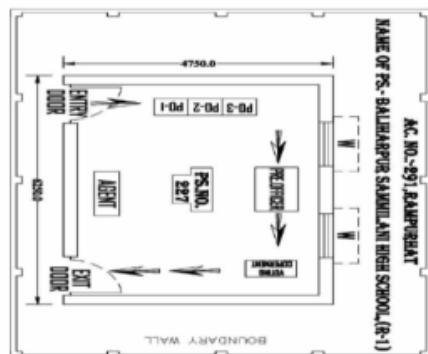

Nazri Naksha

Google Map View

Polling Station Building Front View

Polling Station Front View

Cad View

Key MAP View