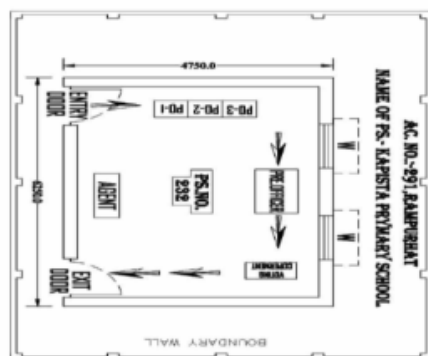

Nazri Naksha

Google Map View

Polling Station Building Front View

Polling Station Front View

Cad View

Key MAP View