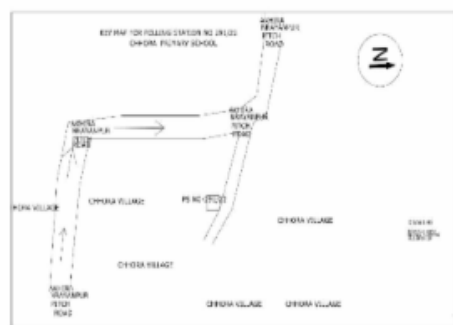

Nazri Naksha

Google Map View

Polling Station Building Front View

Polling Station Front View

Cad View

Key MAP View