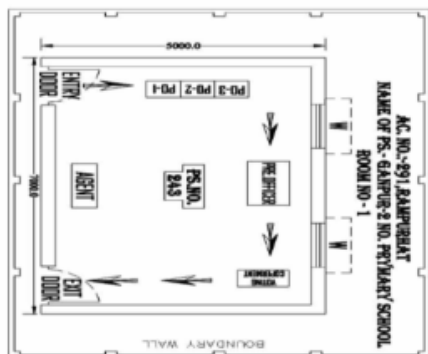

Nazri Naksha

Google Map View

Polling Station Building Front View

Polling Station Front View

Cad View

Key MAP View