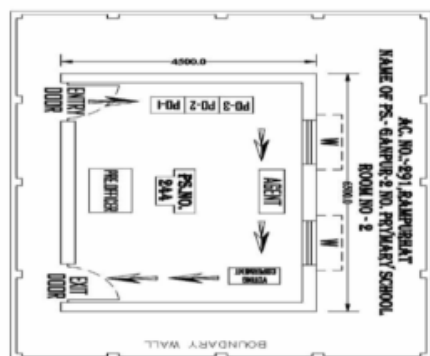

Nazri Naksha

Google Map View

Polling Station Building Front View

Polling Station Front View

Cad View

Key MAP View