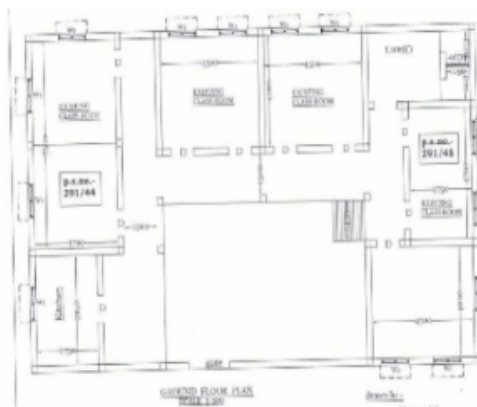

Cad View

Key MAP View

for polling station no.- 291/43

DOOR & WINDOWS SCHEDULE				
NO.	WIDTH	HEIGHT	DESCRIPTION	
01	1200	2000	PANELLED	
02	1200	1200	PANELLED	

UTILITIES	water	ramp	electricity	toilet
Facilities	✓	✓	✓	✓