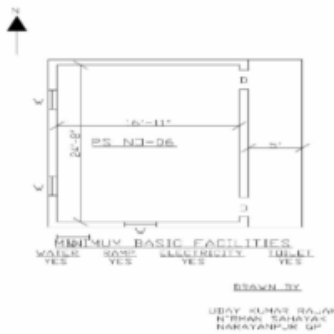

Nazri Naksha

Google Map View

Polling Station Building Front View

Polling Station Front View

Cad View

Key MAP View