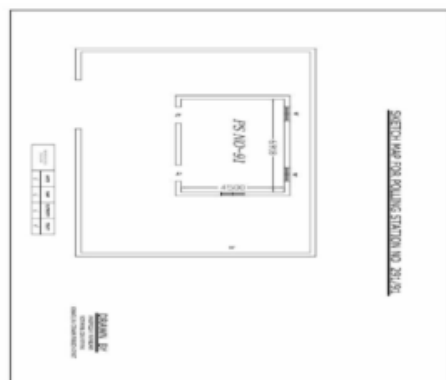

Nazri Naksha

Google Map View

Polling Station Building Front View

Polling Station Front View

Cad View

Key MAP View