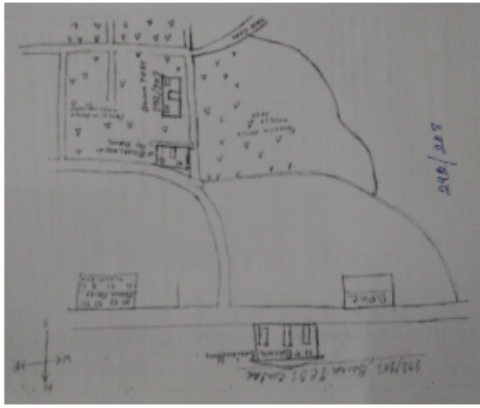

Polling Station Building Front View

Nazri Naksha