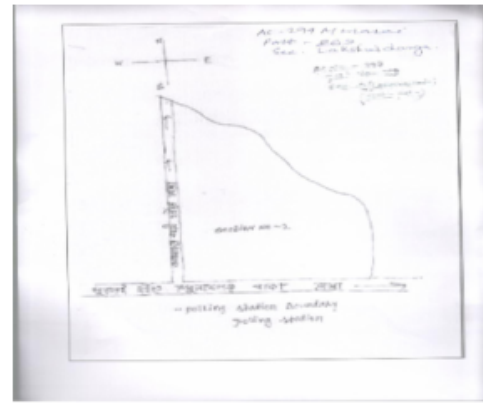

Polling Station Front View

Google Map View