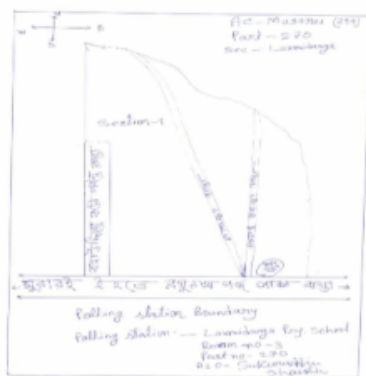

Nazri Naksha

Google Map View