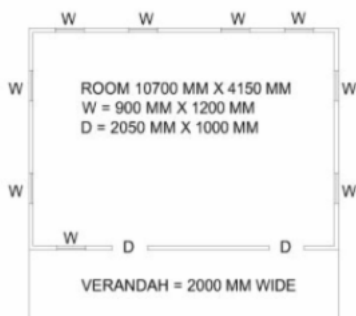

Cad View

P.S. NO - 78 UTTAR AMBARI NEW PRIMARY SCHOOL.