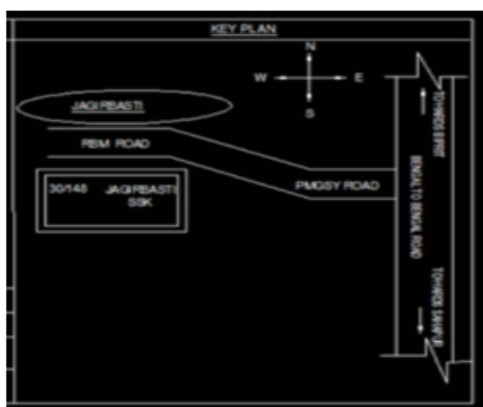

Nazri Naksha

Google Map View

Polling Station Building Front View

Polling Station Front View

Cad View

Key MAP View