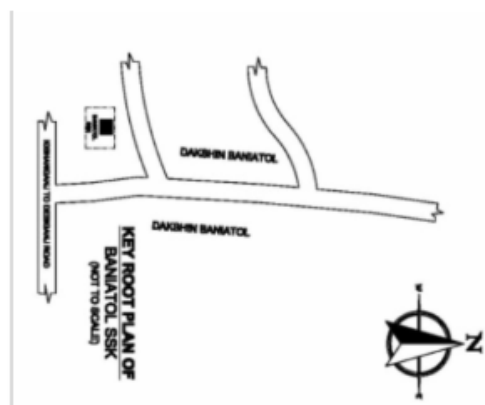

Nazri Naksha

Google Map View

Polling Station Building Front View

Polling Station Front View

Cad View

Key MAP View