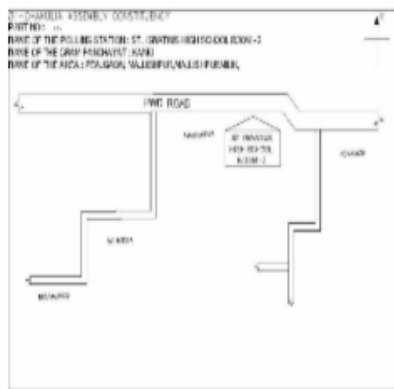

Nazri Naksha

Google Map View