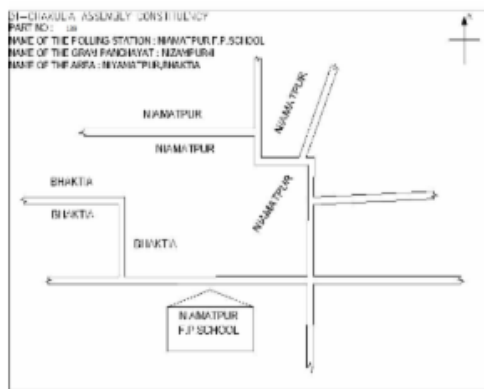

Nazri Naksha

Google Map View

Polling Station Building Front View

Polling Station Front View

Cad View

Key MAP View