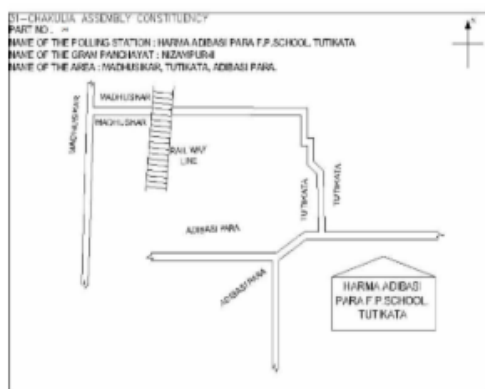

Nazri Naksha

Google Map View

Cad View

Key MAP View