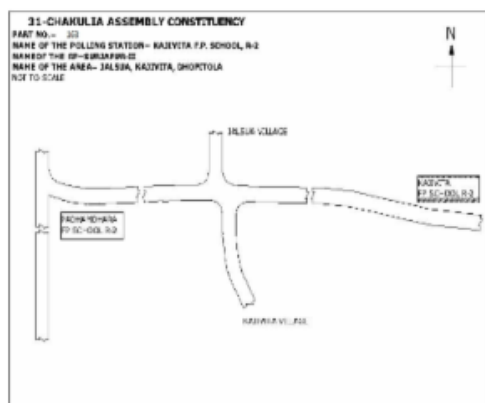

Nazri Naksha

Google Map View

Polling Station Building Front View

Polling Station Front View

Cad View

Key MAP View