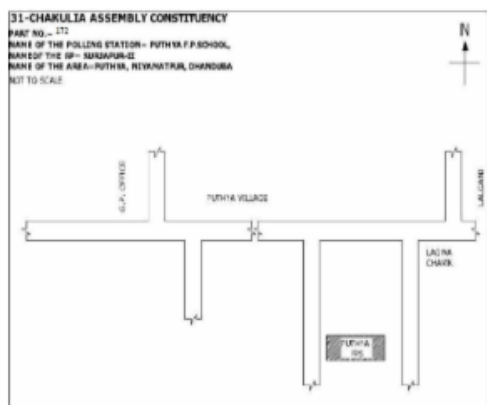

Nazri Naksha

Google Map View

Polling Station Building Front View

Polling Station Front View

Cad View

Key MAP View