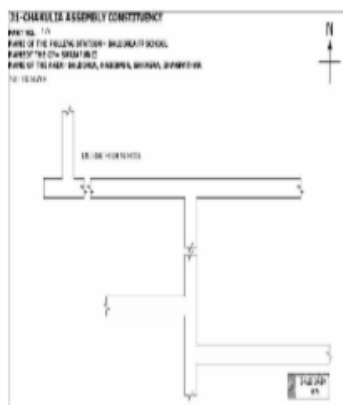

Nazri Naksha

Google Map View